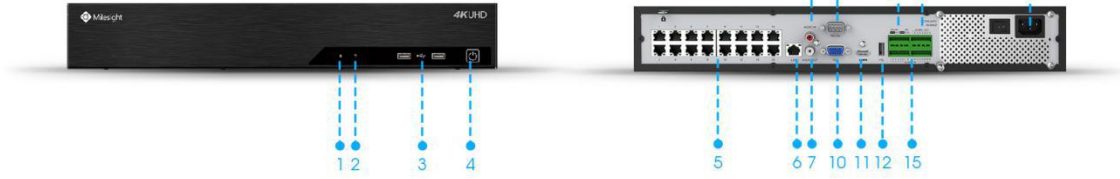

4K H.265 PoE NVR 7000 Series

PoE
4K+H.265

DATASHEET

KEY FEATURES

- ▶ 16/24*PoE Ports (16/24*PoE ports design provides just one step to connect camera to NVR.)
- ▶ 16*1080P, 32*720P (Maximum supporting 16*1080P or 32*720P network cameras viewing at the same time.)
- ▶ HDMI & VGA (Providing both HDMI and VGA ports for users to choose according to their monitor types.)
- ▶ 4*3.5"HDD (4 SATA of 3.5"HDD, providing 10TB capacity for each HDD, up to 40TB total hard disk storage.)
- ▶ RAID 0/1/5/6/10 (Supporting 5 different RAID levels (0, 1, 5, 6,10) for the needs of users.)
- ▶ Video Content Analysis (With 10 detection modes, VCA greatly enhances the performance bringing comprehensive surveillance functions.)
- ▶ ANR (Can automatically replenish the recording gap due to Internet interruptions(by storing at the edge).)

Plug and Play

Milesight PoE NVR 7000 Series features 16/24 independent PoE ports. The NVR will automatically detect, configure and play the live view of the network cameras once the cable is plugged.

H.265+H.264

4K Video Viewing Experience

Milesight 4K H.265 PoE NVR 7000 Series supports up to 4K definition (3840*2160, effectively four times that of Full HD) live viewing, playback and recording, providing users with ultra-high-definition video viewing experience.

4K H.265 PoE NVR 7000 Series

Interfaces

MS-N7016-UPH

MS-N7032-UPH

- 1. Run Indicator 2. HDD Indicator 3. USB 4. Power 5. PoE Ports 6. LAN 7. Audio Out 8. Audio In
- 9. RS-232 10. VGA 11. HDMI 12. USB 13. RS-485 14. Alarm Out 15. Alarm In 16. Power