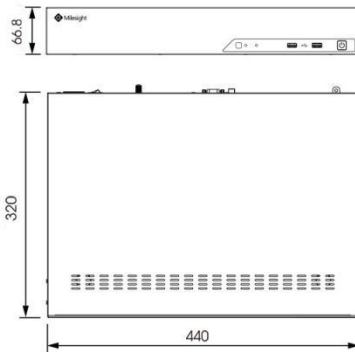

MS-N7016-UPH