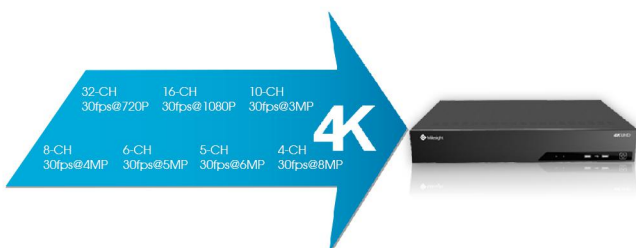

4K H.265 PoE NVR 7000 Series

PoE
4K+H.265

DATASHEET

KEY FEATURES

- ▶ 16/24*PoE Ports (16/24*PoE ports design provides just one step to connect camera to NVR.)
- ▶ 16*1080P, 32*720P (Maximum supporting 16*1080P or 32*720P network cameras viewing at the same time.)
- ▶ HDMI & VGA (Providing both HDMI and VGA ports for users to choose according to their monitor types.)
- ▶ 4*3.5"HDD (4 SATA of 3.5"HDD, providing 10TB capacity for each HDD, up to 40TB total hard disk storage.)
- ▶ RAID 0/1/5/6/10 (Supporting 5 different RAID levels (0, 1, 5, 6,10) for the needs of users.)
- ▶ Video Content Analysis (With 10 detection modes, VCA greatly enhances the performance bringing comprehensive surveillance functions.)
- ▶ ANR (Can automatically replenish the recording gap due to Internet interruptions(by storing at the edge).)

Plug and Play

Milesight PoE NVR 7000 Series features 16/24 independent PoE ports. The NVR will automatically detect, configure and play the live view of the network cameras once the cable is plugged.

H.265+H.264

Smartly figure out and switch between H.264 and H.265 automatically. It will extend the days to save recording file with H.265 than with other compressions.

Powerful Decoding Capacity

Maximum support up to 16*1080P or 32*720P network cameras viewing at the same time.

4K Video Viewing Experience

Milesight 4K H.265 PoE NVR 7000 Series supports up to 4K definition (3840*2160, effectively four times that of Full HD) live viewing, playback and recording, providing users with ultra-high-definition video viewing experience.